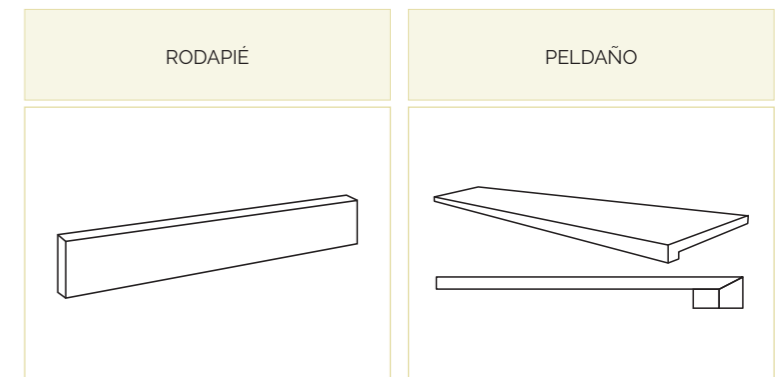

Vanity — Porcesshine

Vanity White 120x120

# Vanity

Vanity Black

Vanity Brown

Vanity Grey

Vanity Pearl

Vanity White

**Piezas complementarias**  
Complementary Tiles / Pièces Complémentaires

**Formatos / Formats**

60x120

120x120

	Formato	Pz/cj	Pz/pl	M <sup>2</sup> /cj	M <sup>2</sup> /pl	Cj/pl	Kg/cj	Kg/Total
	60x120	2	64	1,44	46,08	32	34,50	1129
	120x120	1	36	1,44	51,84	36	38,40	1422,4
Porcesshine		60x120 / 120x120 23.62"x47.24" / 47.24"x47.24"						